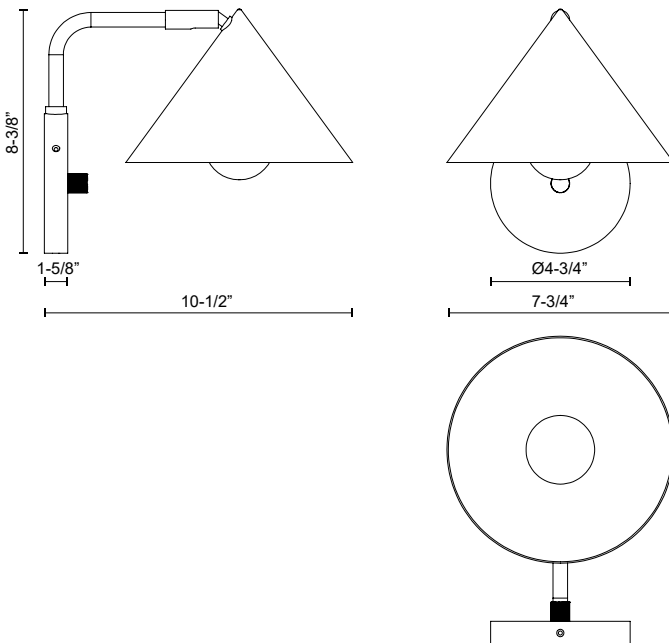

alora mood

P. 1.855.855.8926

CANADA: 19054 28TH Avenue Surrey - BC V3Z 6M3

USA: 3035 E. Lone Mountain Rd - Las Vegas, NV, 89081

REMY WV485007

FIXTURE DIMENSIONS	W7-3/4" x H8-3/8" x E10-1/2"
HEIGHT FROM CENTER	5-5/8"
EXTENSION	10-1/2"
LAMP TYPE	E26
MAX WATTAGE	60W
BULB QTY	1
BULBS INCLUDED	No
VOLTAGE	120V
DIMMABLE	Full Range Dimmer Switch
MATERIAL	Steel
INSTALL OPTIONS	Down Only
LOCATION	Damp
CANOPY DIMENSIONS	D4-3/4" x E1-5/8"
PAINT FINISH	BG01; MB01; WH01;

[D - Diameter, L - Length, W - Width, H - Height, E - Extension]

AVAILABLE FINISHES:

WV485007MB
Matte Black

WV485007BG
Brushed Gold

WV485007WH
White

*For complete warranty terms, please visit: www.aloralighting.com/warranty